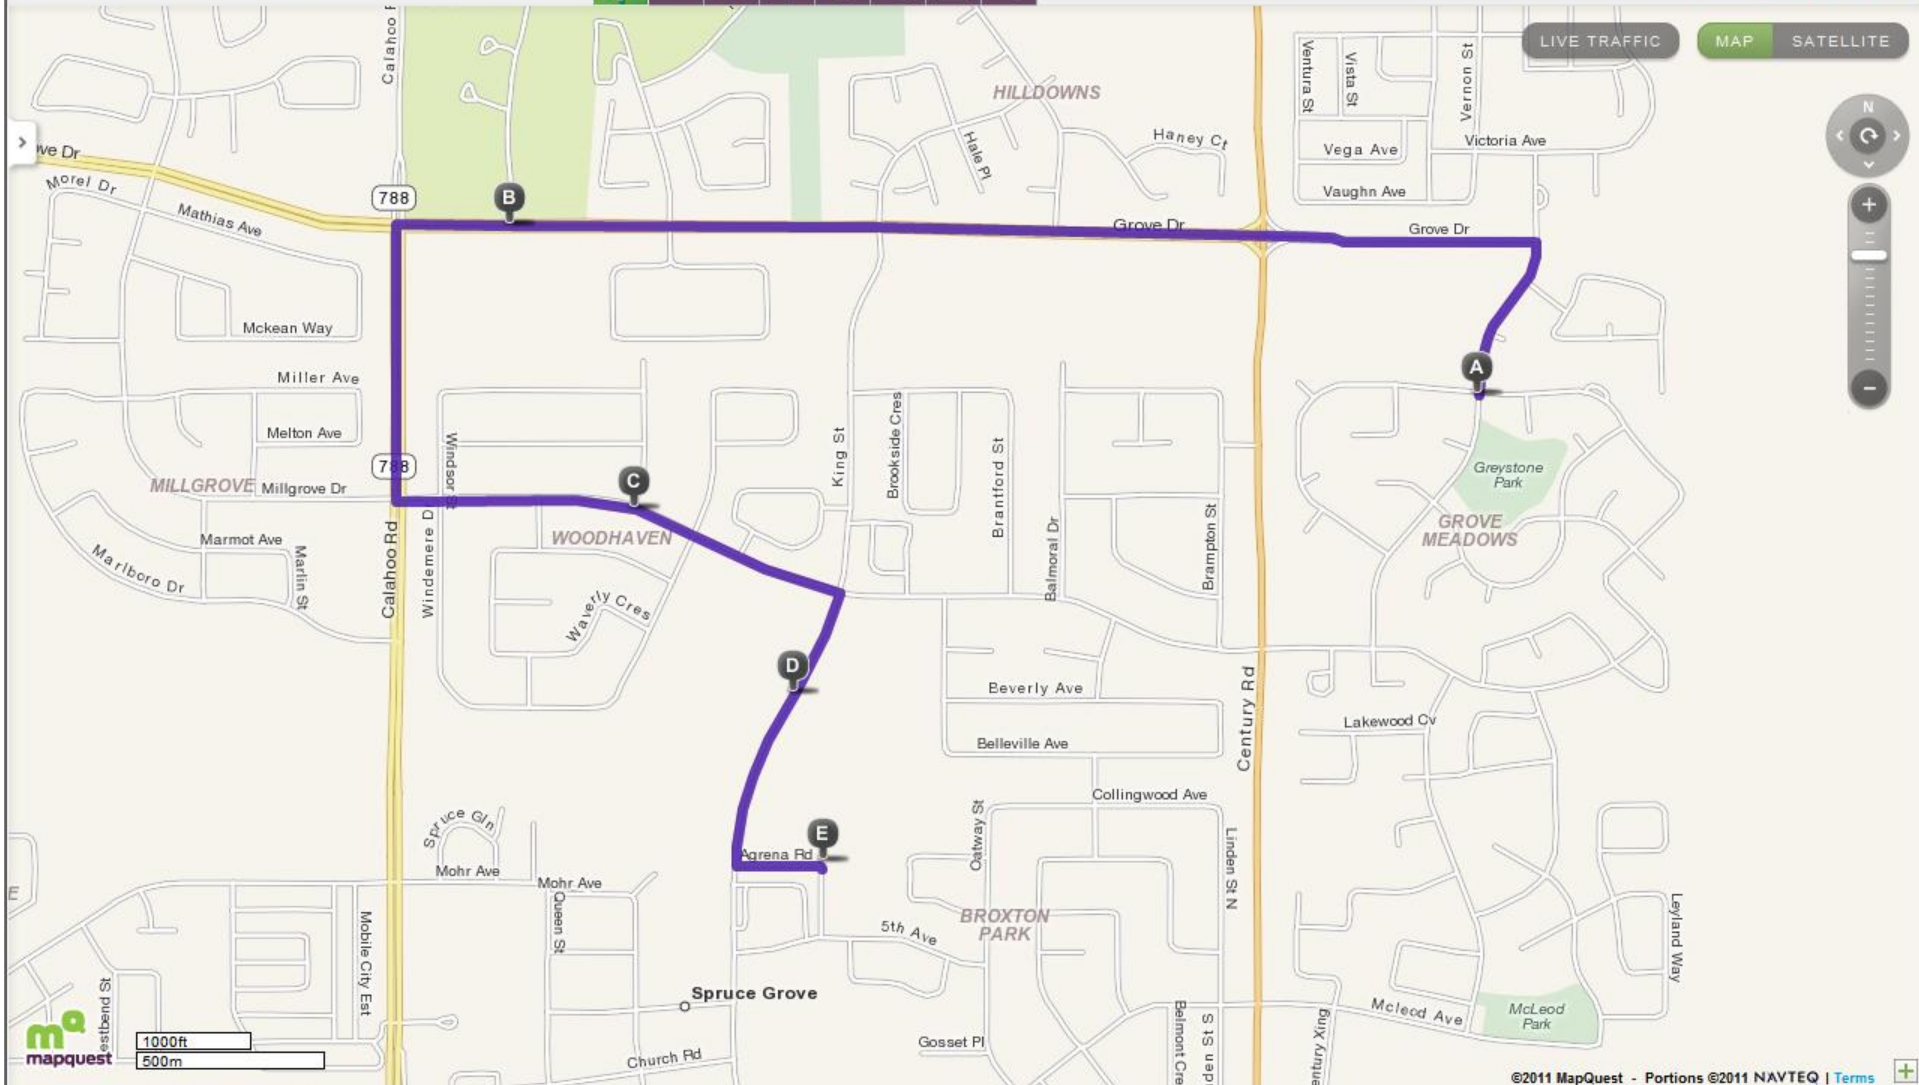

Save and share maps with My Maps

Featured Sites

Online Offers
Spruce Grove Hotels
Spruce Grove Restaurants

Print Send To Link http://mapquest.com/...

Take a Tour Help